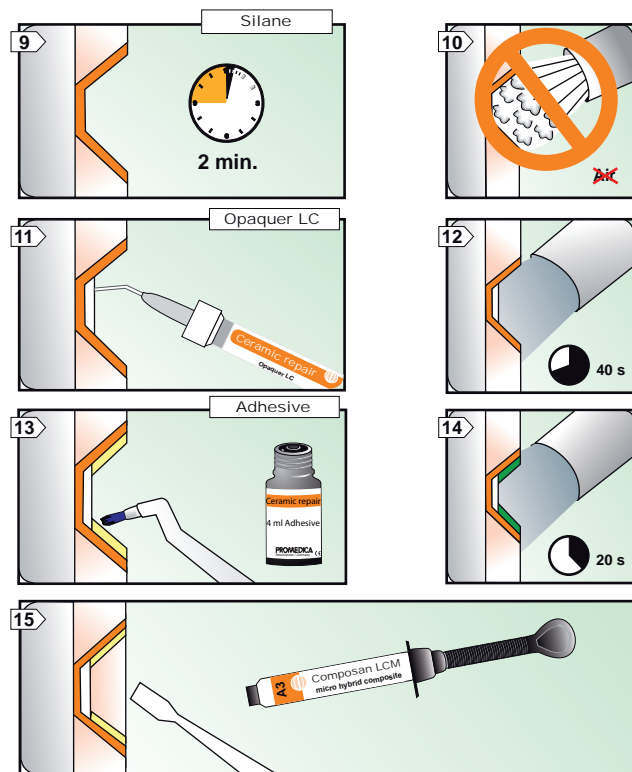

Ceramic repair

Instruction

Ceramic repair

Instruction

PM 62.00.2546 E1 0311 / 99

PROMEDICA • Neumünster • Germany

Please follow detailed instructions for use.