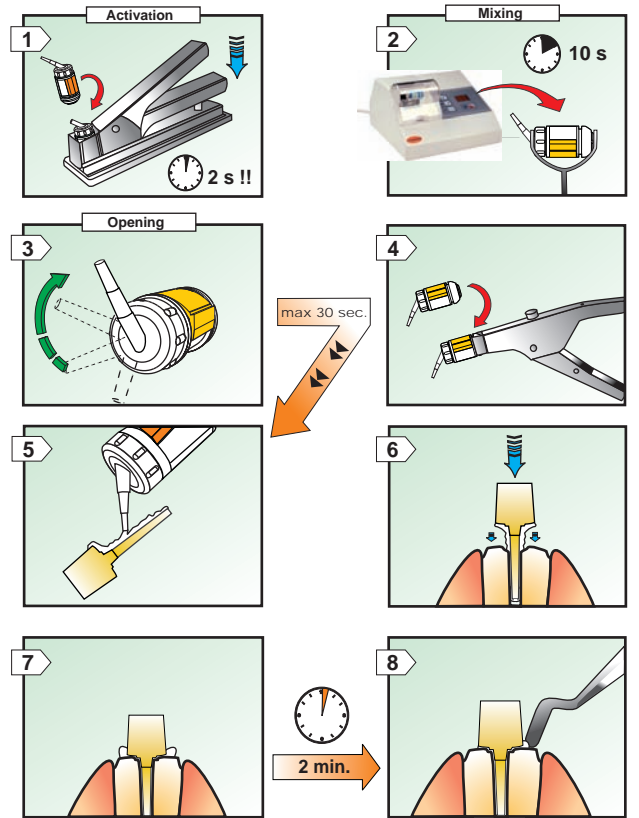

Compozem AC

Instruction - Crown luting

Please follow detailed instructions for use.

PROMEDICA • 24537 Neumünster / Germany

Compozem AC

Instruction - Cast metal post luting

Please follow detailed instructions for use.